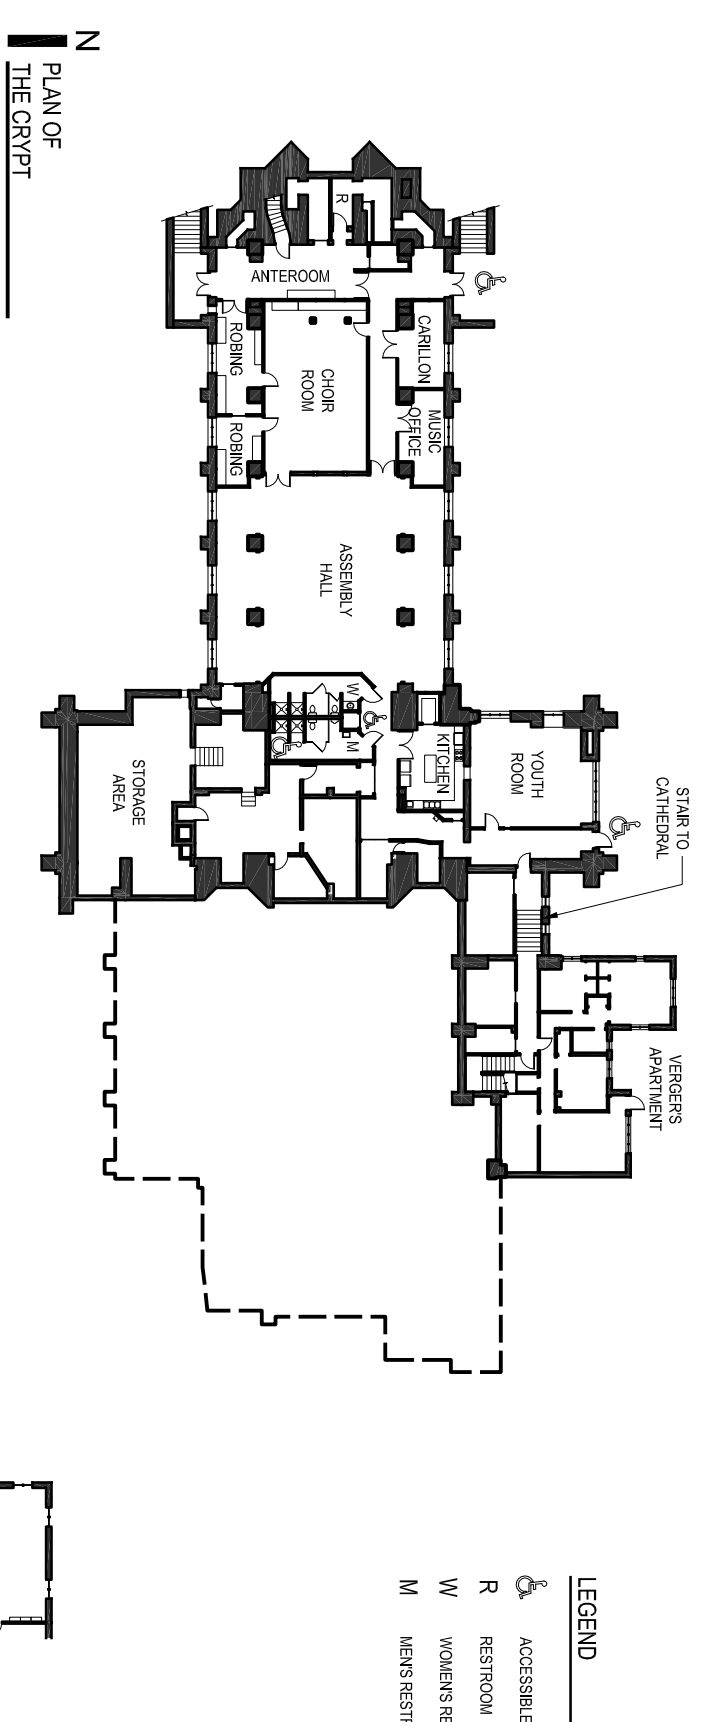

**PLAN OF THE CATHEDRAL**

0 5' 10' 20' 40'

**PLAN OF THE CRYPT**

0 5' 10' 20' 40'

- LEGEND**
- ACCESSIBLE ENTRY OR RESTROOM
  - R** RESTROOM
  - W** WOMEN'S RESTROOM
  - M** MEN'S RESTROOM